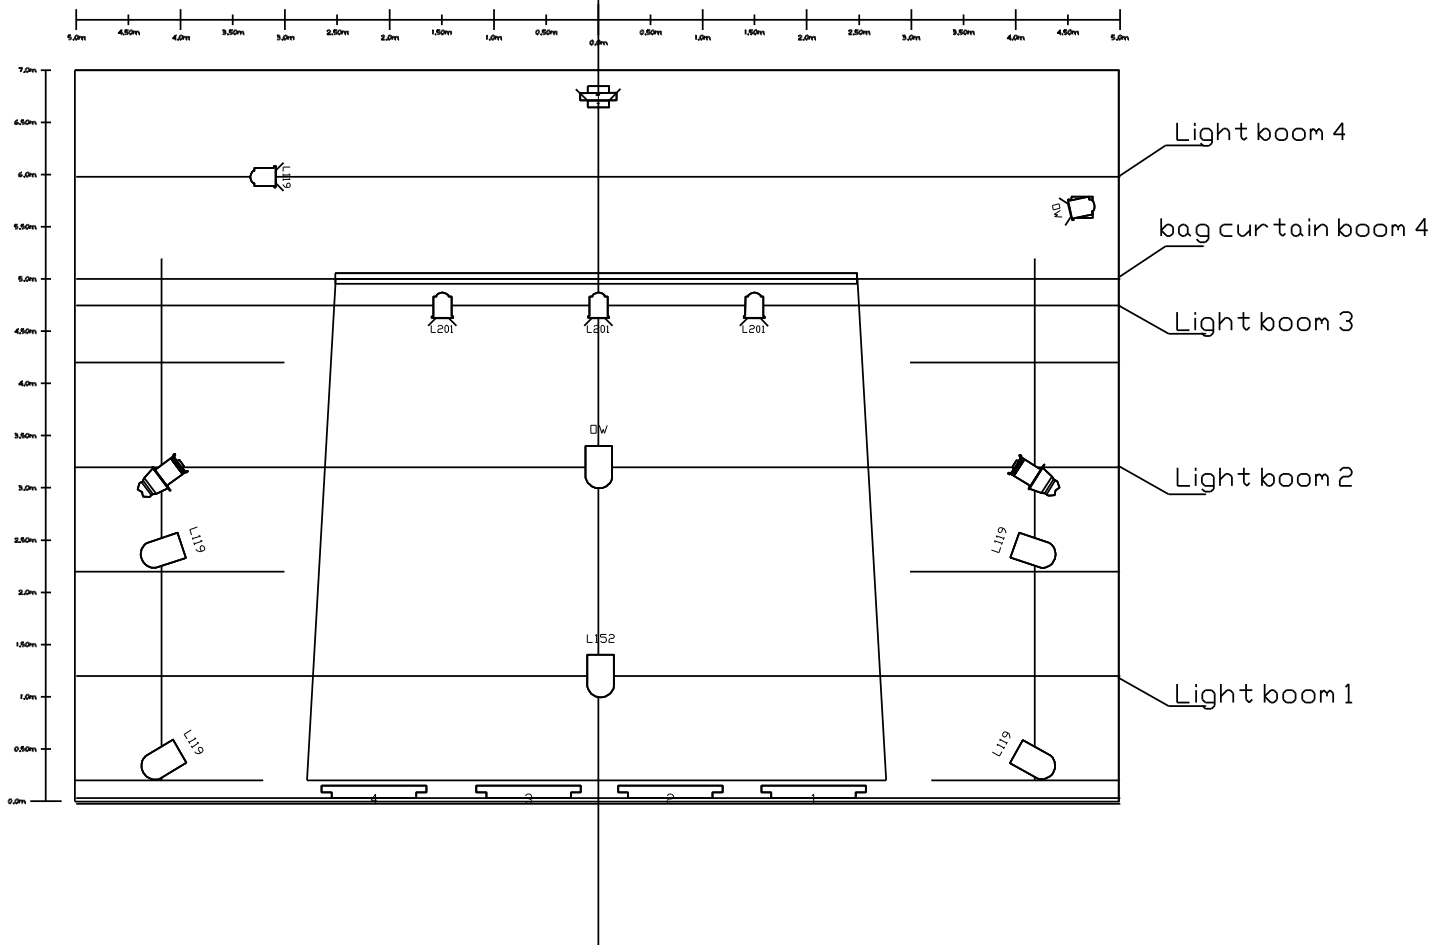

Origin of species

Mungo Park

Light spec.

to provide

6X	Par 64	CP95 1000W	
5X	Fersnel + barndors	650W	Adjustable beam from 20° to 60°
2X	source four Jr. Zoom	575W	M-size gobo
1X	24ch. Dimmerpack		

Color frame to all the lamps

Center line

Symbol	Name	Wattage	Count
—	Sunstrip Active dmx 10ch.	750	10
o	Par 64 CP95	1000	6
z	Source 4jr zoom 25/50	575	2
f	Fresnel 20°-60°	650	5
h	ADB HF 1000	1200	1

Lighting Design:	Jacob HS Rasmussen
Assistant:	
Director:	Jo Strømgren
Scenic Design:	Jo Strømgren
Venue:	
Zero Date:	
Printed:	5-5-2013 0:00
Printed By:	New Wvg
File:	OS lys plan 2013 maj