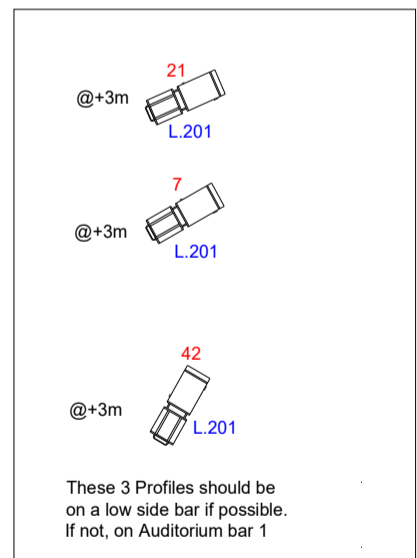

"The Road Is Just A Surface" by Anja Garbarek and Jo Strømgren Kompani Lighting Plan

M = 2 x multicables approx 10m long coming down to the floor from lighting bars. They should end in Schuko breakout boxes which will be attached to our set pieces. We need 4 x dimmer channels on each.