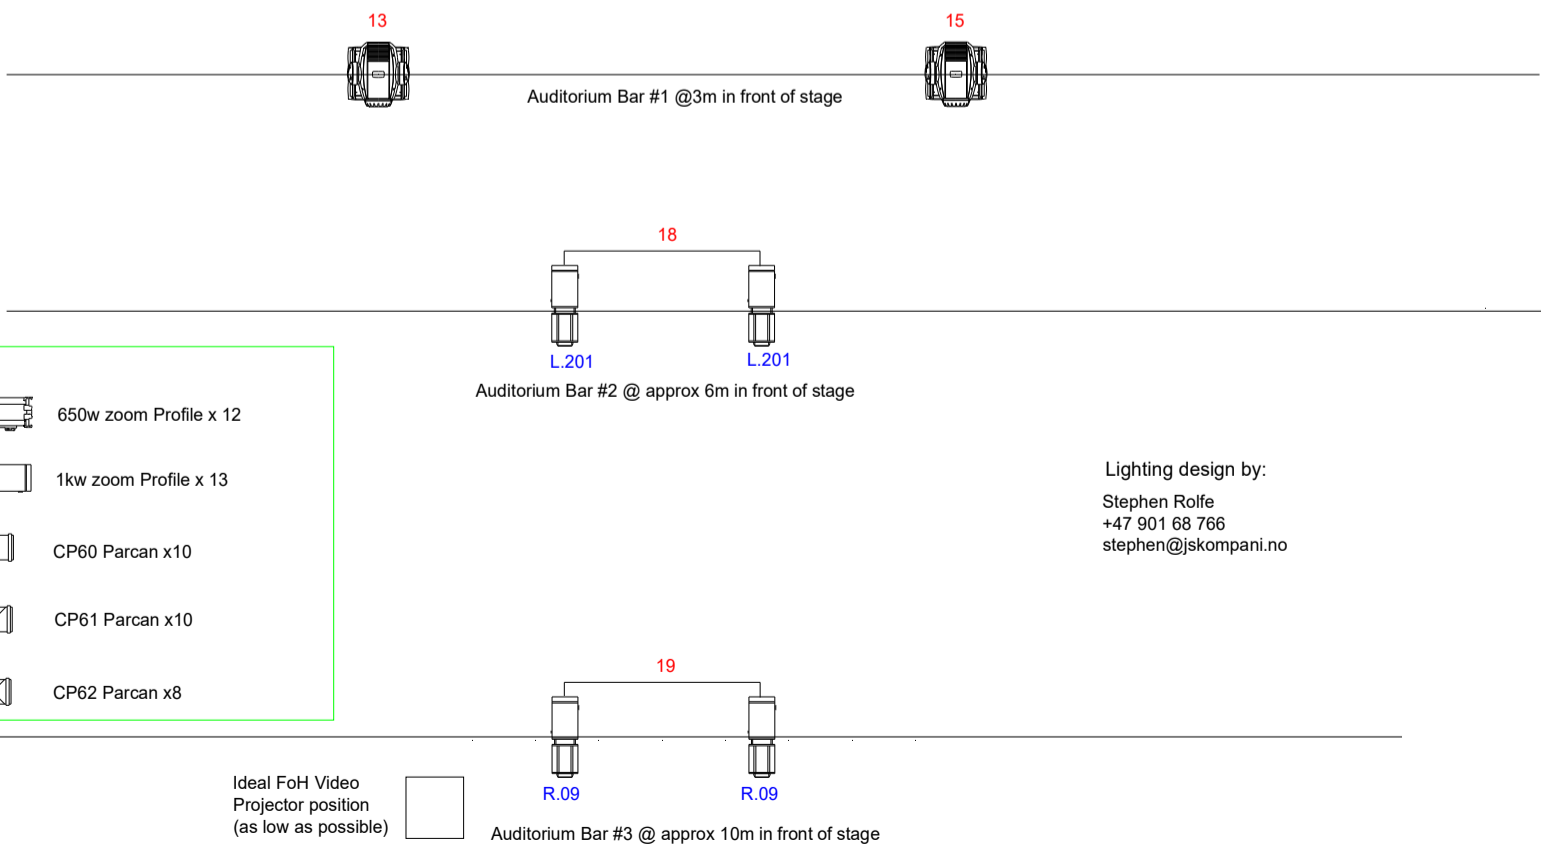

"The Road Is Just A Surface" by Anja Garbarek and Jo Strømgren Kompani Lighting Plan

M = 2 x multicables approx 10m long coming down to the floor from lighting bars. They should end in Schuko breakout boxes which will be attached to our set pieces. We need 4 x dimmer channels on each.

KEY	
	650w zoom Profile x 12
	Mac Aura LED wash x12
	1kw zoom Profile x 13
	MAC Encore Performance LED Moving Spot x2
	CP60 Parcan x10
	2kw Fresnel x2
	CP61 Parcan x10
	1kw Fresnel x1
	CP62 Parcan x8

Lighting design by:
Stephen Rolfe
+47 901 68 766
stephen@jskompani.no