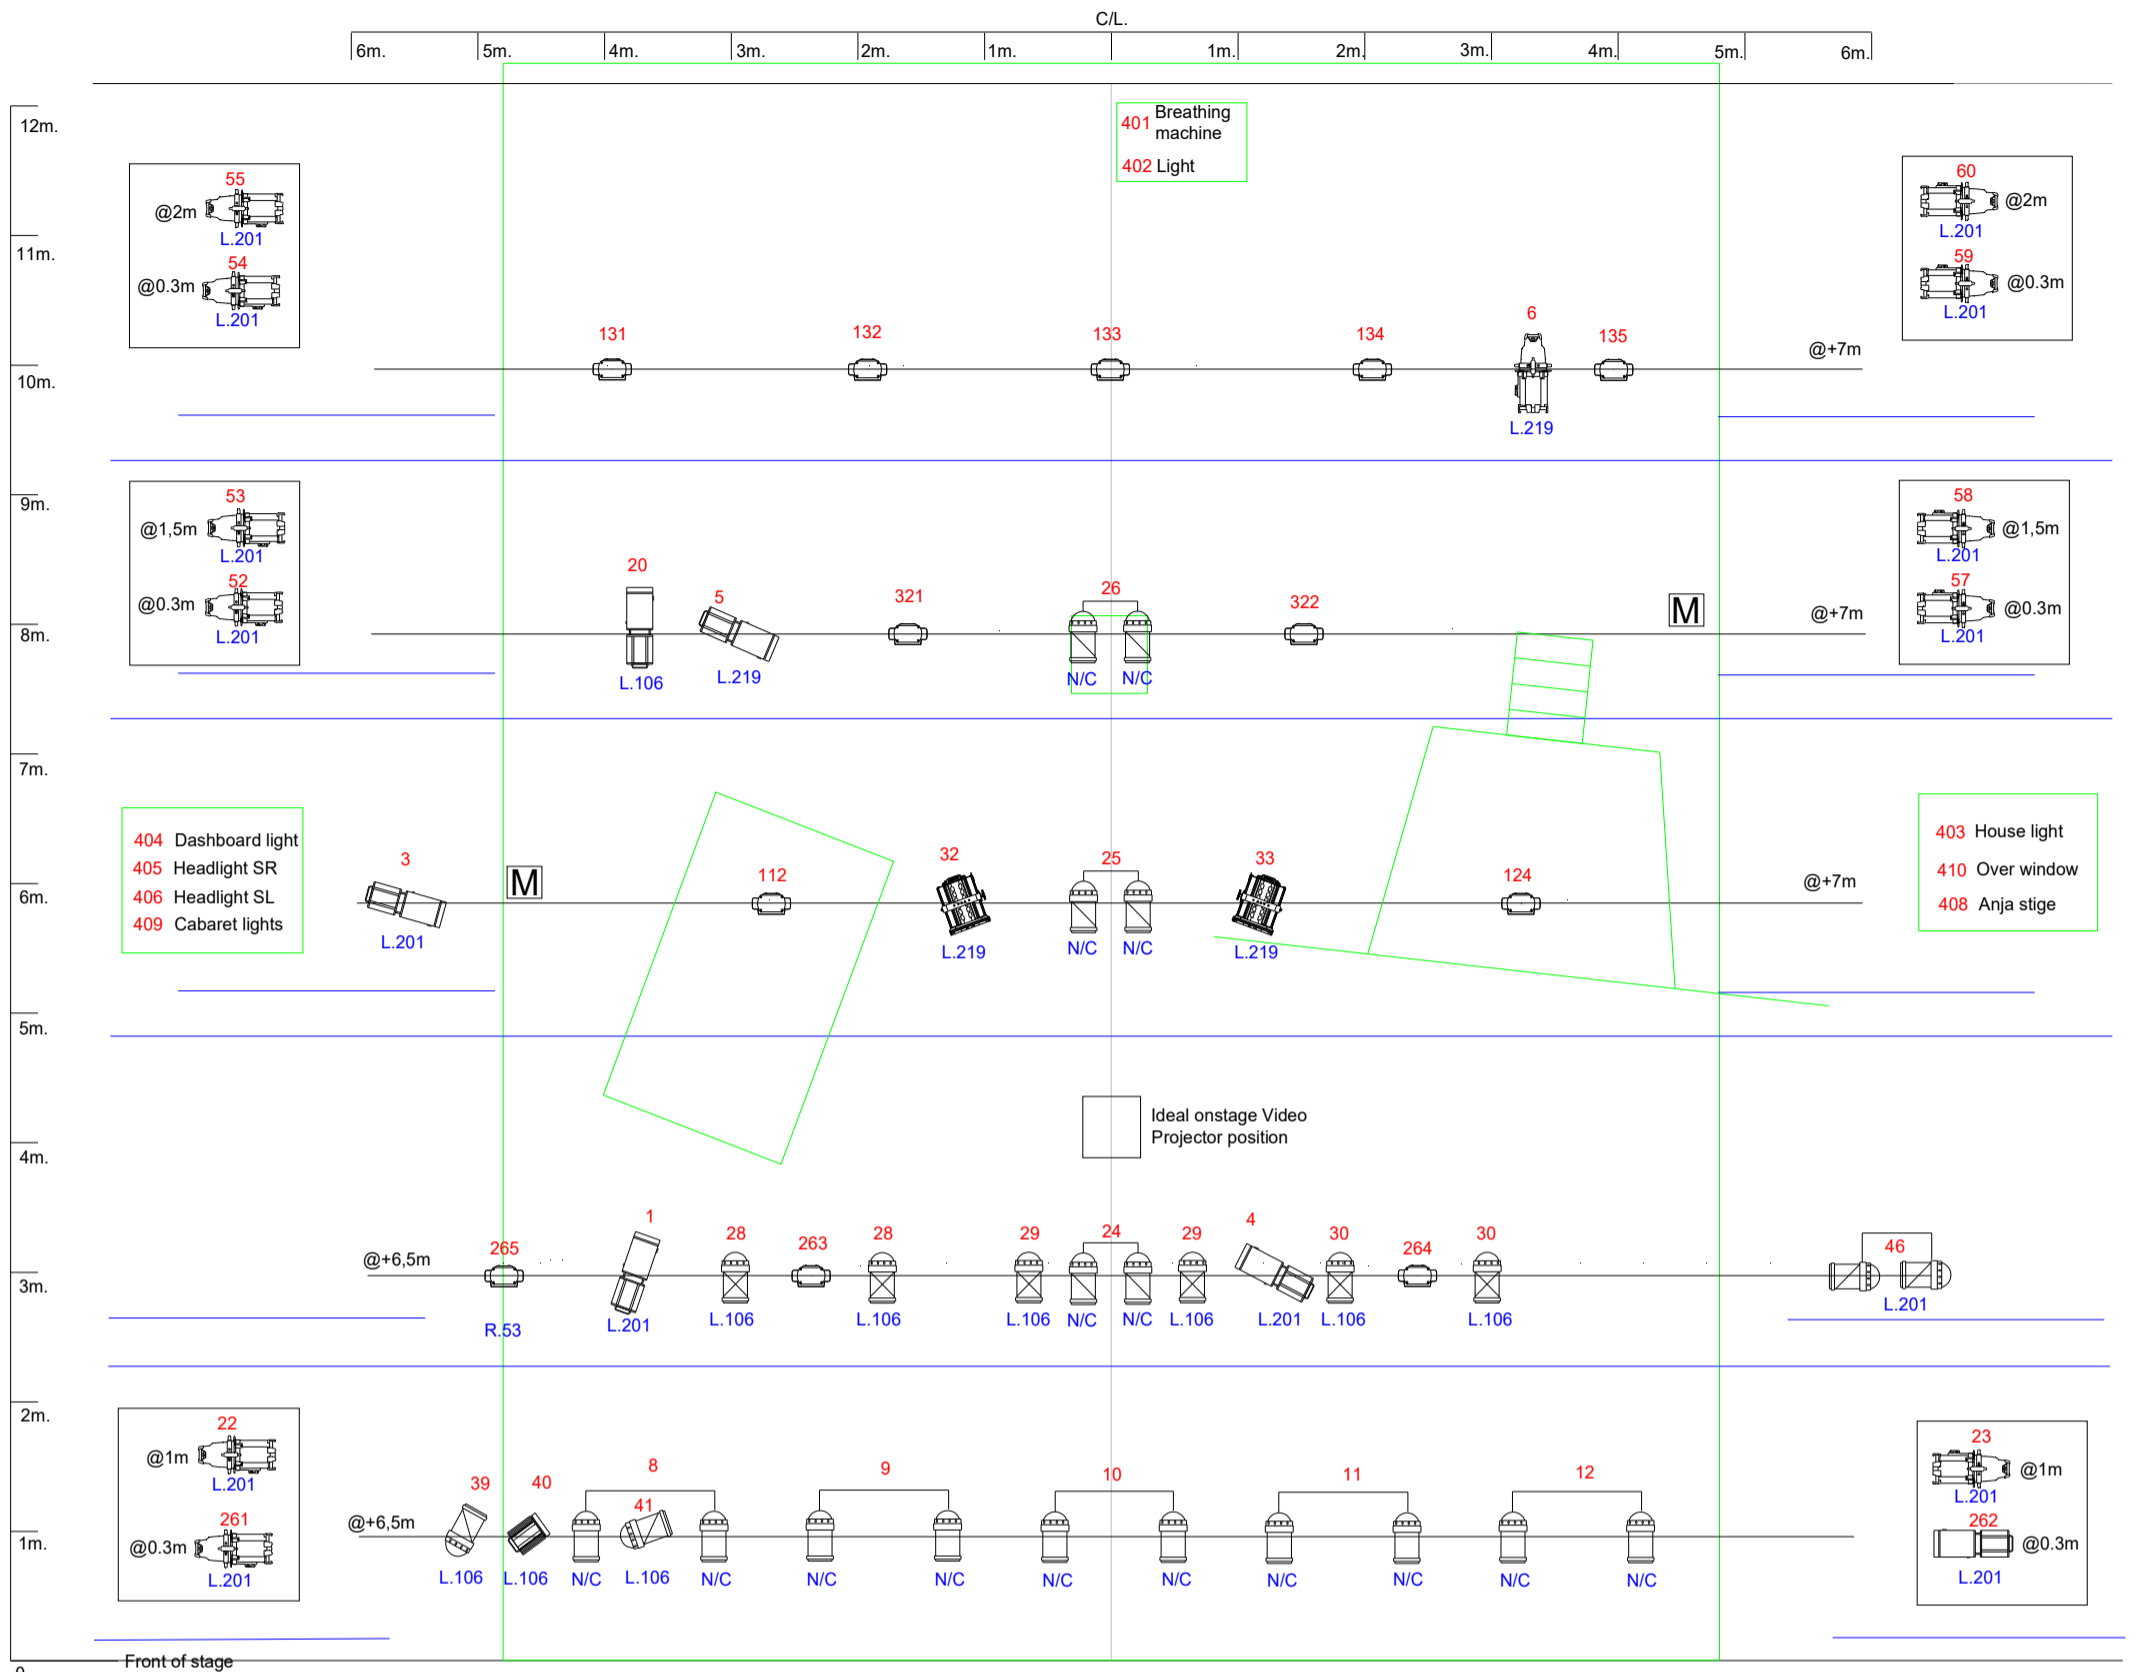

"The Road Is Just A Surface" by Anja Garbarek and Jo Strømgren Kompani Lighting Plan

M = 2 x multicables approx 10m long coming down to the floor from lighting bars. They should end in Schuko breakout boxes which will be attached to our set pieces. We need 4 x dimmer channels on each.

KEY	
	650w zoom Profile x 12
	Mac Aura LED wash x12
	1kw zoom Profile x 13
	MAC Encore Performance LED Moving Spot x2
	CP60 Parcan x10
	2kw Fresnel x2
	CP61 Parcan x10
	1kw Fresnel x1
	CP62 Parcan x8

Lighting design by:
Stephen Rolfe
+47 901 68 766
stephen@jskompani.no